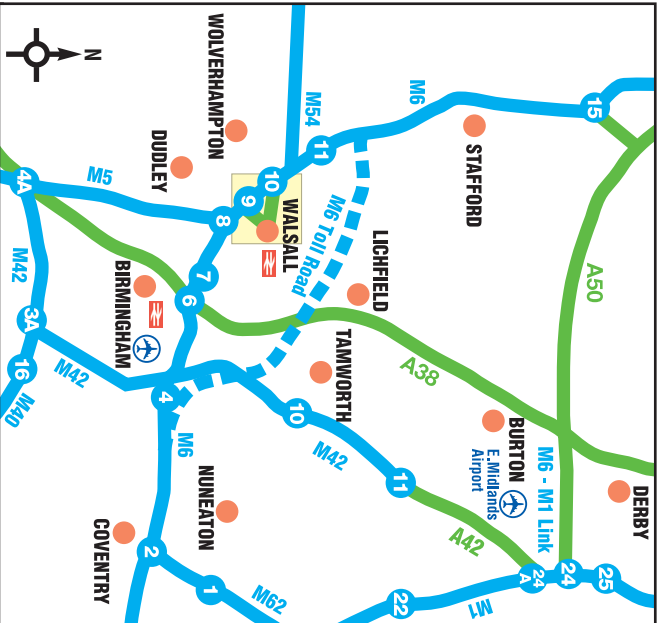

S. MacNeillie & Son Limited

Stockton Close, Walsall, West Midlands, WS2 8LD England
Telephone: 01922 725560 International: +44 1922 725560

From the M6

Leave the M6 at junction 10, turn towards Walsall town centre on the Wolverhampton Road A454. Follow this road straight on through several sets of traffic lights. The road will eventually split: follow the left hand fork. Blue Lane West A4148, to the major cross roads with Green Lane A34 (Walsall Police station is directly in front of you). Turn left onto the A34 towards Cannock. Proceed through the traffic lights at the first crossroads and Stockton close is on the right hand side.

By Air

Birmingham International Airport, East Midlands Airport

By Rail

Walsall, Birmingham New Street